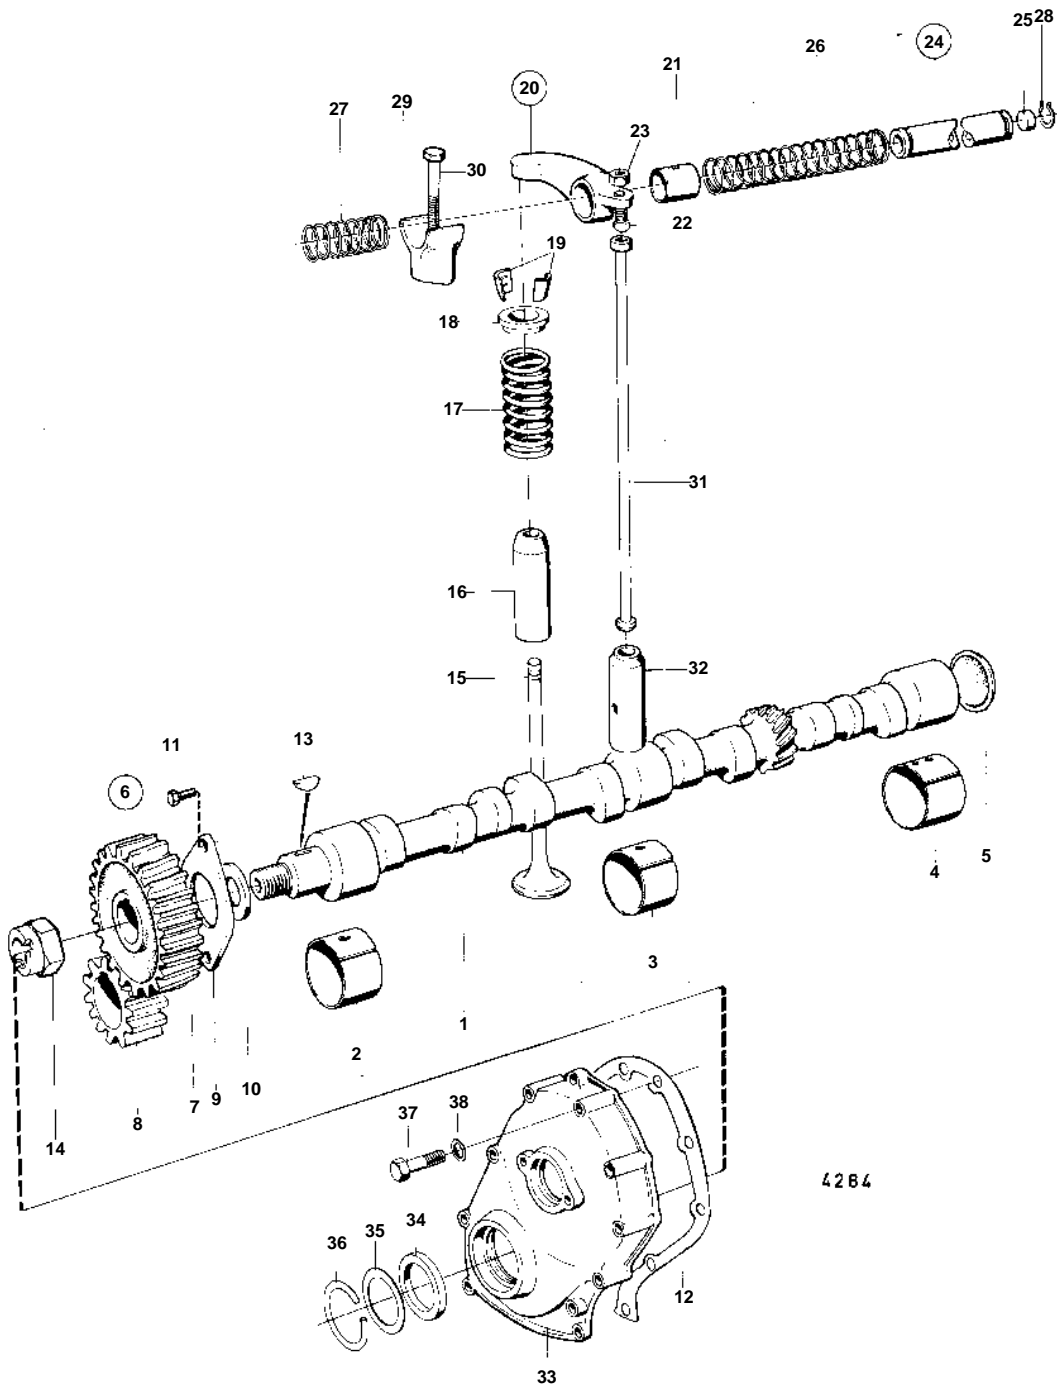

AQ115A, AQ115B, AQ130A, AQ130B, AQ130C, AQ130D

AQ115A, AQ115B, AQ130A, AQ130B, AQ130C, AQ130D

REF	PART NO.	QTY	DESCRIPTION	SEE SEC.	NOTES
1		1	Camshaft		
2		1	Bushing, BUSHING		
				12743	
3		1	Bushing, BUSHING	12737	
				12743	
4		1	Bushing, BUSHING	12737	
				12743	
5		1	Expansion plug, PLUG	12737	
				12743	
6	875375	1	Set		
7		1	· CAMSHAFT GEAR		
8		1	· CRANKSHAFT GEAR		
9		1	· THRUST FLANGE		
10		1	· Spacer ring		
11		2	· Hexagon screw		
12	418620	1	· Gasket		
13	910118	1	Woodruff key		
14		1	Nut		
15	419734	4	Inlet valve		
	419735	4	Exhaust valve		
16	419652	4	Valve guide, INTAKE	12771	
				12772	
	419653	4	Valve guide, EXHAUST	12771	
				12772	
17	418737	8	Valve spring		
18	460181	8	Washer		
19	419643	16	Valve collet		
20	418298	4	Rocker arm		NO. 2-4-6-8
	418301	4	Rocker arm		NO. 1-3-5-7
21	418297	8	· Bushing		
22	418286	8	· Ball stud		
23	921781	8	· Hexagon nut		
24		1	Rocker arm shaft		
25	955083	2	· Cap plug		
26	418426	3	Compression spring		
27	411140	2	Valve spring		
28	914456	2	Snap ring		
29		4	Bearing bracket		
30	191689	4	Screw		
31	418304	8	Push rod		
32	1218630	8	Tappet		
33		1	Timing gear casing		
34		1	Felt ring		
35	418626	1	Retainer		
36		1	Lock ring		
37	955514	2	Hexagon screw		L = 25 MM
	940158	7	Hexagon screw		L = 45 MM
38	941906	9	Spring washer		